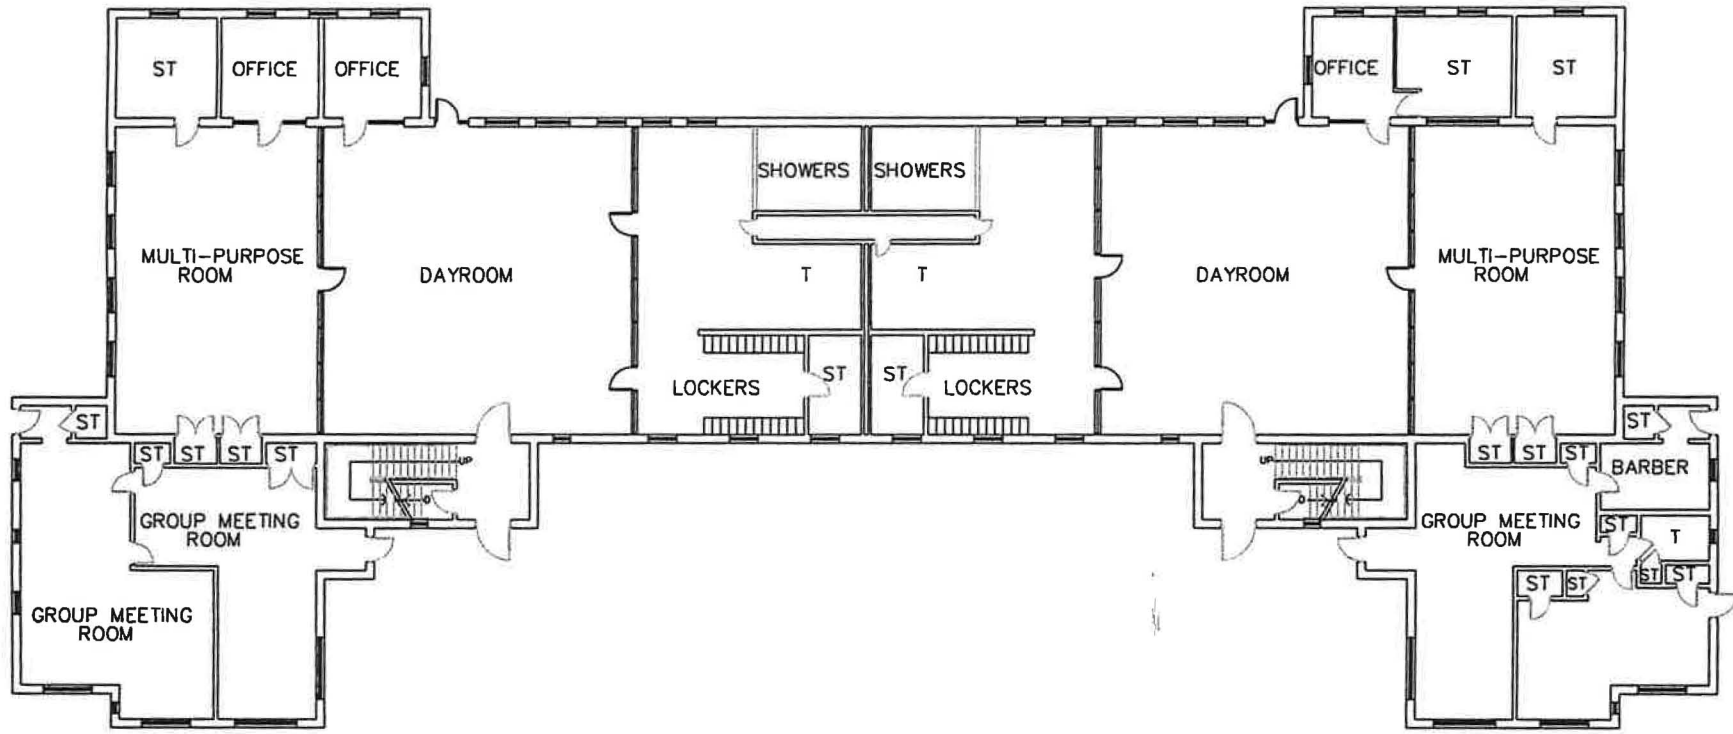

State of Nebraska, Kearney YRTC, Housing Remodel

- ① NEW SECURITY WINDOW
- ② REMOVE VESTIBULE
- ③ NEW DRINKING FOUNTAIN

JULY 2015

FIRST LEVEL

DODGE BUILDING  
 STATE OF NEBRASKA – KEARNEY CAMPUS  
 YOUTH REHABILITATION & TREATMENT CENTER

GOMEZ HALL (DINING) – FIRST FLOOR  
 STATE OF NEBRASKA – KEARNEY CAMPUS  
 YOUTH REHABILITATION & TREATMENT CENTER

LINCOLN & WASHINGTON UNIT - FIRST LEVEL  
 STATE OF NEBRASKA - KEARNEY CAMPUS  
 YOUTH REHABILITATION & TREATMENT CENTER

# MORTON 1<sup>st</sup> FLOOR

MORTON HALL - SECOND FLOOR  
 STATE OF NEBRASKA - KEARNEY CAMPUS  
 YOUTH REHABILITATION & TREATMENT CENTER

REYNOLDS HALL - FIRST FLOOR  
 STATE OF NEBRASKA - KEARNEY CAMPUS  
 YOUTH REHABILITATION & TREATMENT CENTER