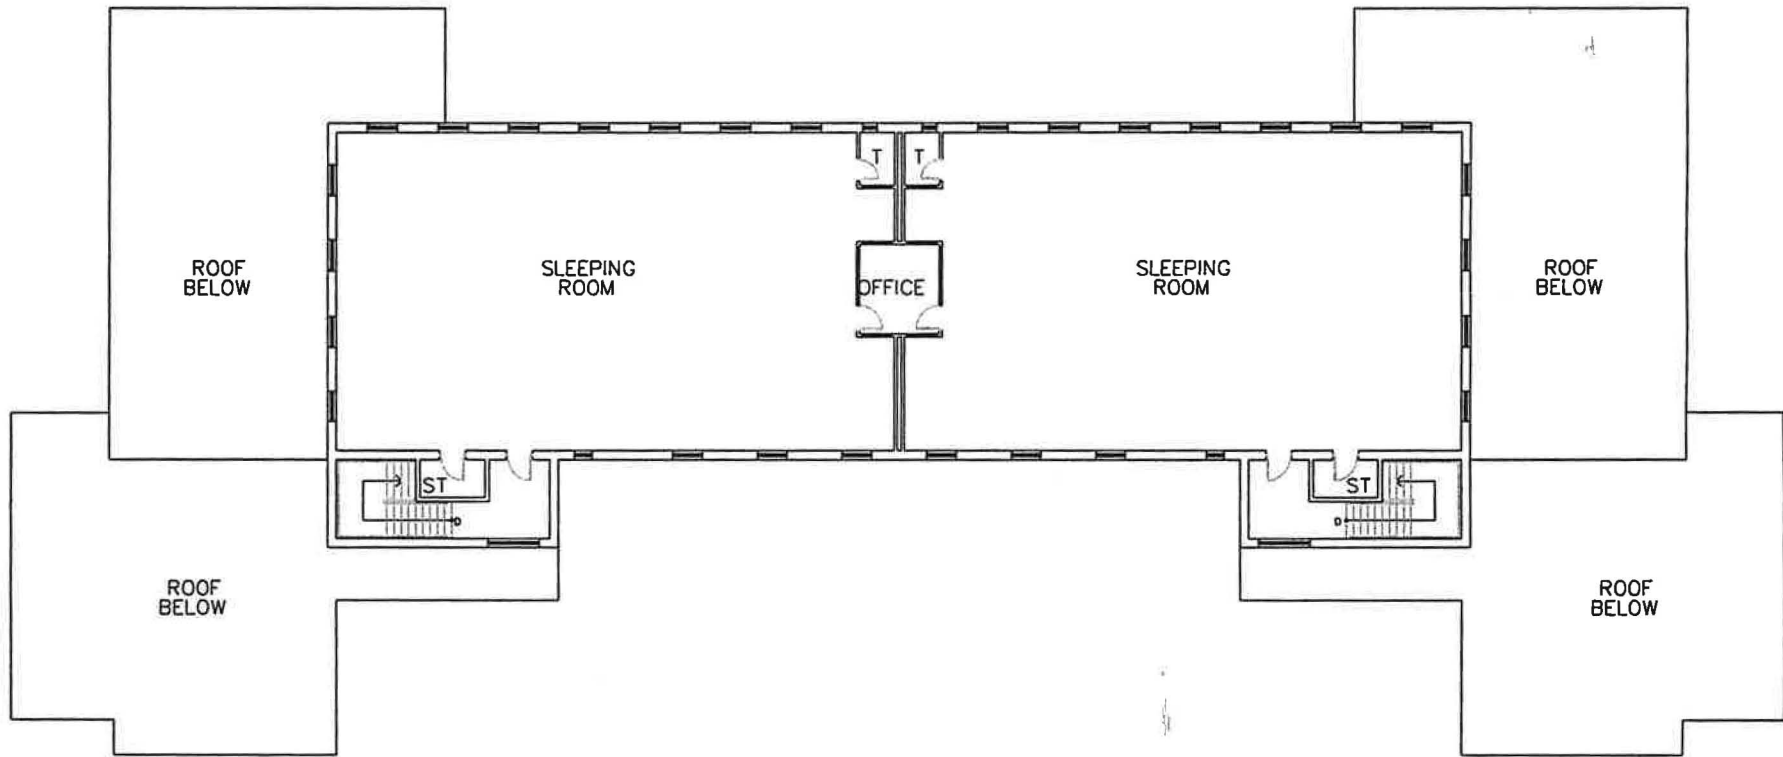

GOMEZ HALL (DINING) – FIRST FLOOR  
 STATE OF NEBRASKA – KEARNEY CAMPUS  
 YOUTH REHABILITATION & TREATMENT CENTER

LINCOLN & WASHINGTON UNIT - FIRST LEVEL  
 STATE OF NEBRASKA - KEARNEY CAMPUS  
 YOUTH REHABILITATION & TREATMENT CENTER