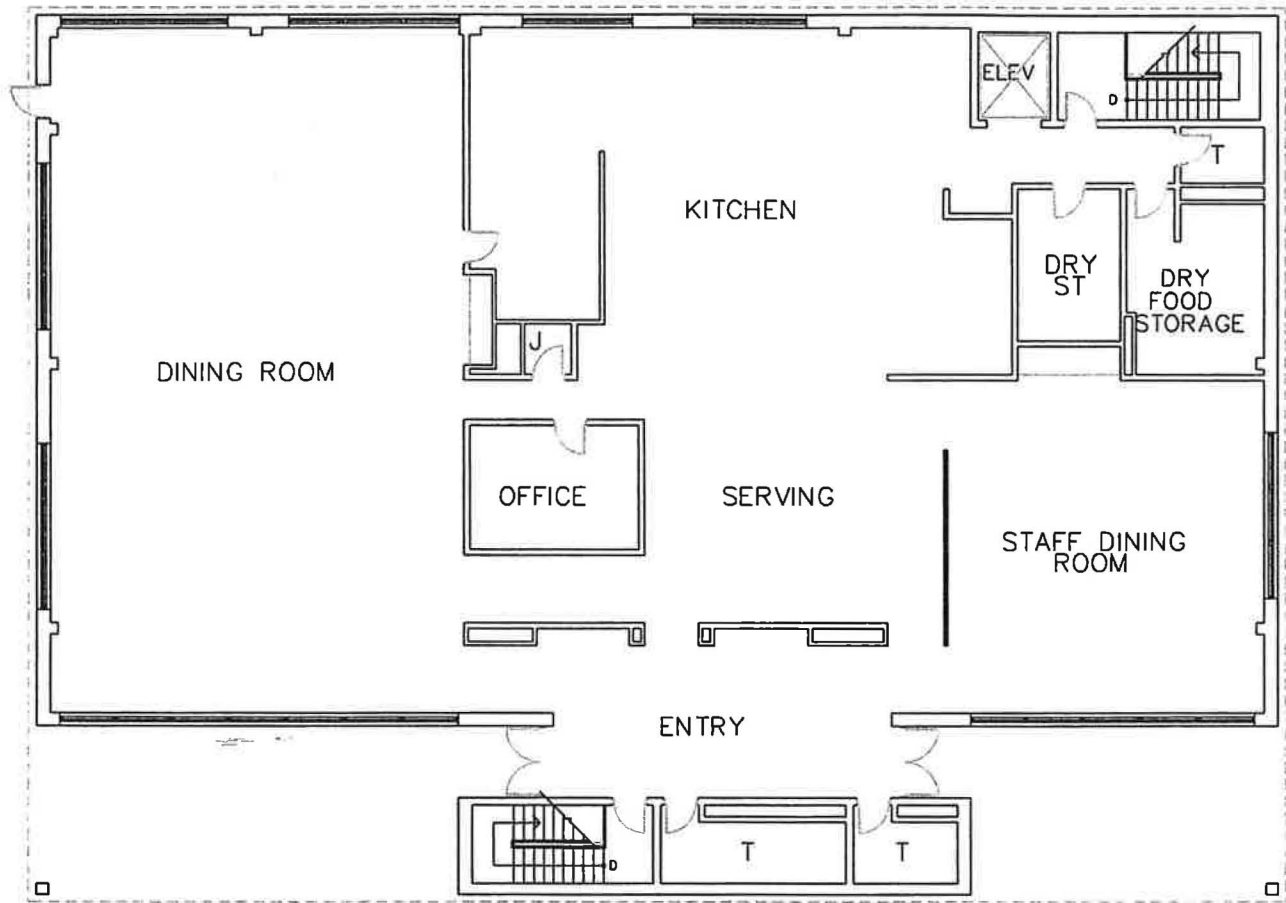

State of Nebraska, Kearney YRTC, Housing Remodel

- ① NEW SECURITY WINDOW
- ② REMOVE VESTIBULE
- ③ NEW DRINKING FOUNTAIN

JULY 2015

FIRST LEVEL

DODGE BUILDING  
 STATE OF NEBRASKA – KEARNEY CAMPUS  
 YOUTH REHABILITATION & TREATMENT CENTER

GOMEZ HALL (DINING) – FIRST FLOOR  
 STATE OF NEBRASKA – KEARNEY CAMPUS  
 YOUTH REHABILITATION & TREATMENT CENTER

LINCOLN & WASHINGTON UNIT - FIRST LEVEL  
 STATE OF NEBRASKA - KEARNEY CAMPUS  
 YOUTH REHABILITATION & TREATMENT CENTER

# MORTON 1<sup>st</sup> FLOOR

MORTON HALL - SECOND FLOOR  
 STATE OF NEBRASKA - KEARNEY CAMPUS  
 YOUTH REHABILITATION & TREATMENT CENTER

REYNOLDS HALL - FIRST FLOOR  
 STATE OF NEBRASKA - KEARNEY CAMPUS  
 YOUTH REHABILITATION & TREATMENT CENTER