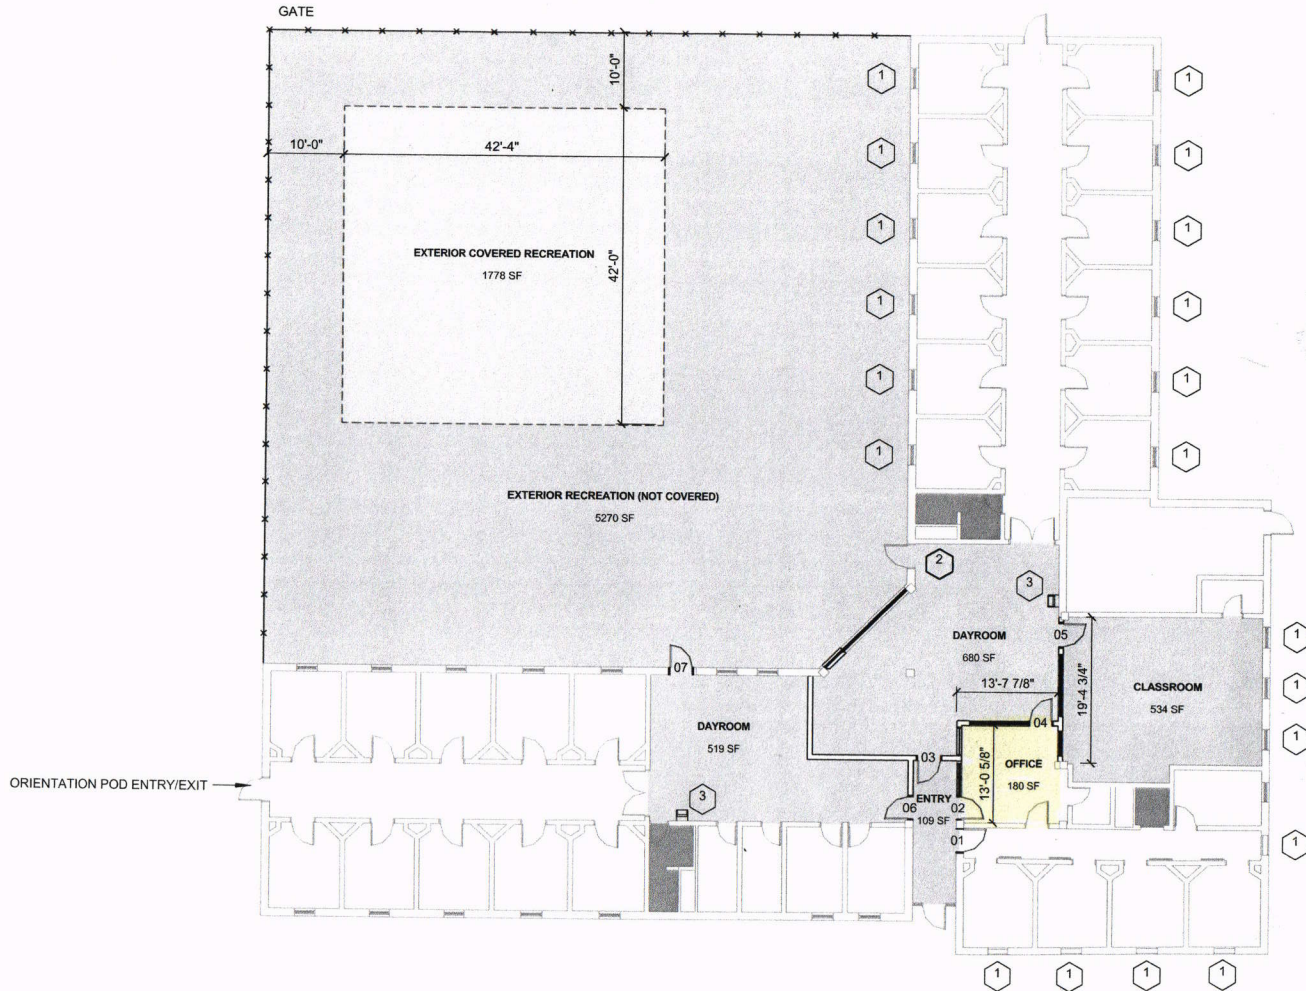

State of Nebraska, Kearney YRTC, Housing Remodel

- ① NEW SECURITY WINDOW
- ② REMOVE VESTIBULE
- ③ NEW DRINKING FOUNTAIN

JULY 2015

FIRST LEVEL

DODGE BUILDING  
 STATE OF NEBRASKA – KEARNEY CAMPUS  
 YOUTH REHABILITATION & TREATMENT CENTER

GOMEZ HALL (DINING) – FIRST FLOOR  
 STATE OF NEBRASKA – KEARNEY CAMPUS  
 YOUTH REHABILITATION & TREATMENT CENTER

LINCOLN & WASHINGTON UNIT - FIRST LEVEL  
 STATE OF NEBRASKA - KEARNEY CAMPUS  
 YOUTH REHABILITATION & TREATMENT CENTER

# MORTON 1<sup>st</sup> FLOOR

MORTON HALL - SECOND FLOOR  
 STATE OF NEBRASKA - KEARNEY CAMPUS  
 YOUTH REHABILITATION & TREATMENT CENTER

REYNOLDS HALL - FIRST FLOOR  
 STATE OF NEBRASKA - KEARNEY CAMPUS  
 YOUTH REHABILITATION & TREATMENT CENTER