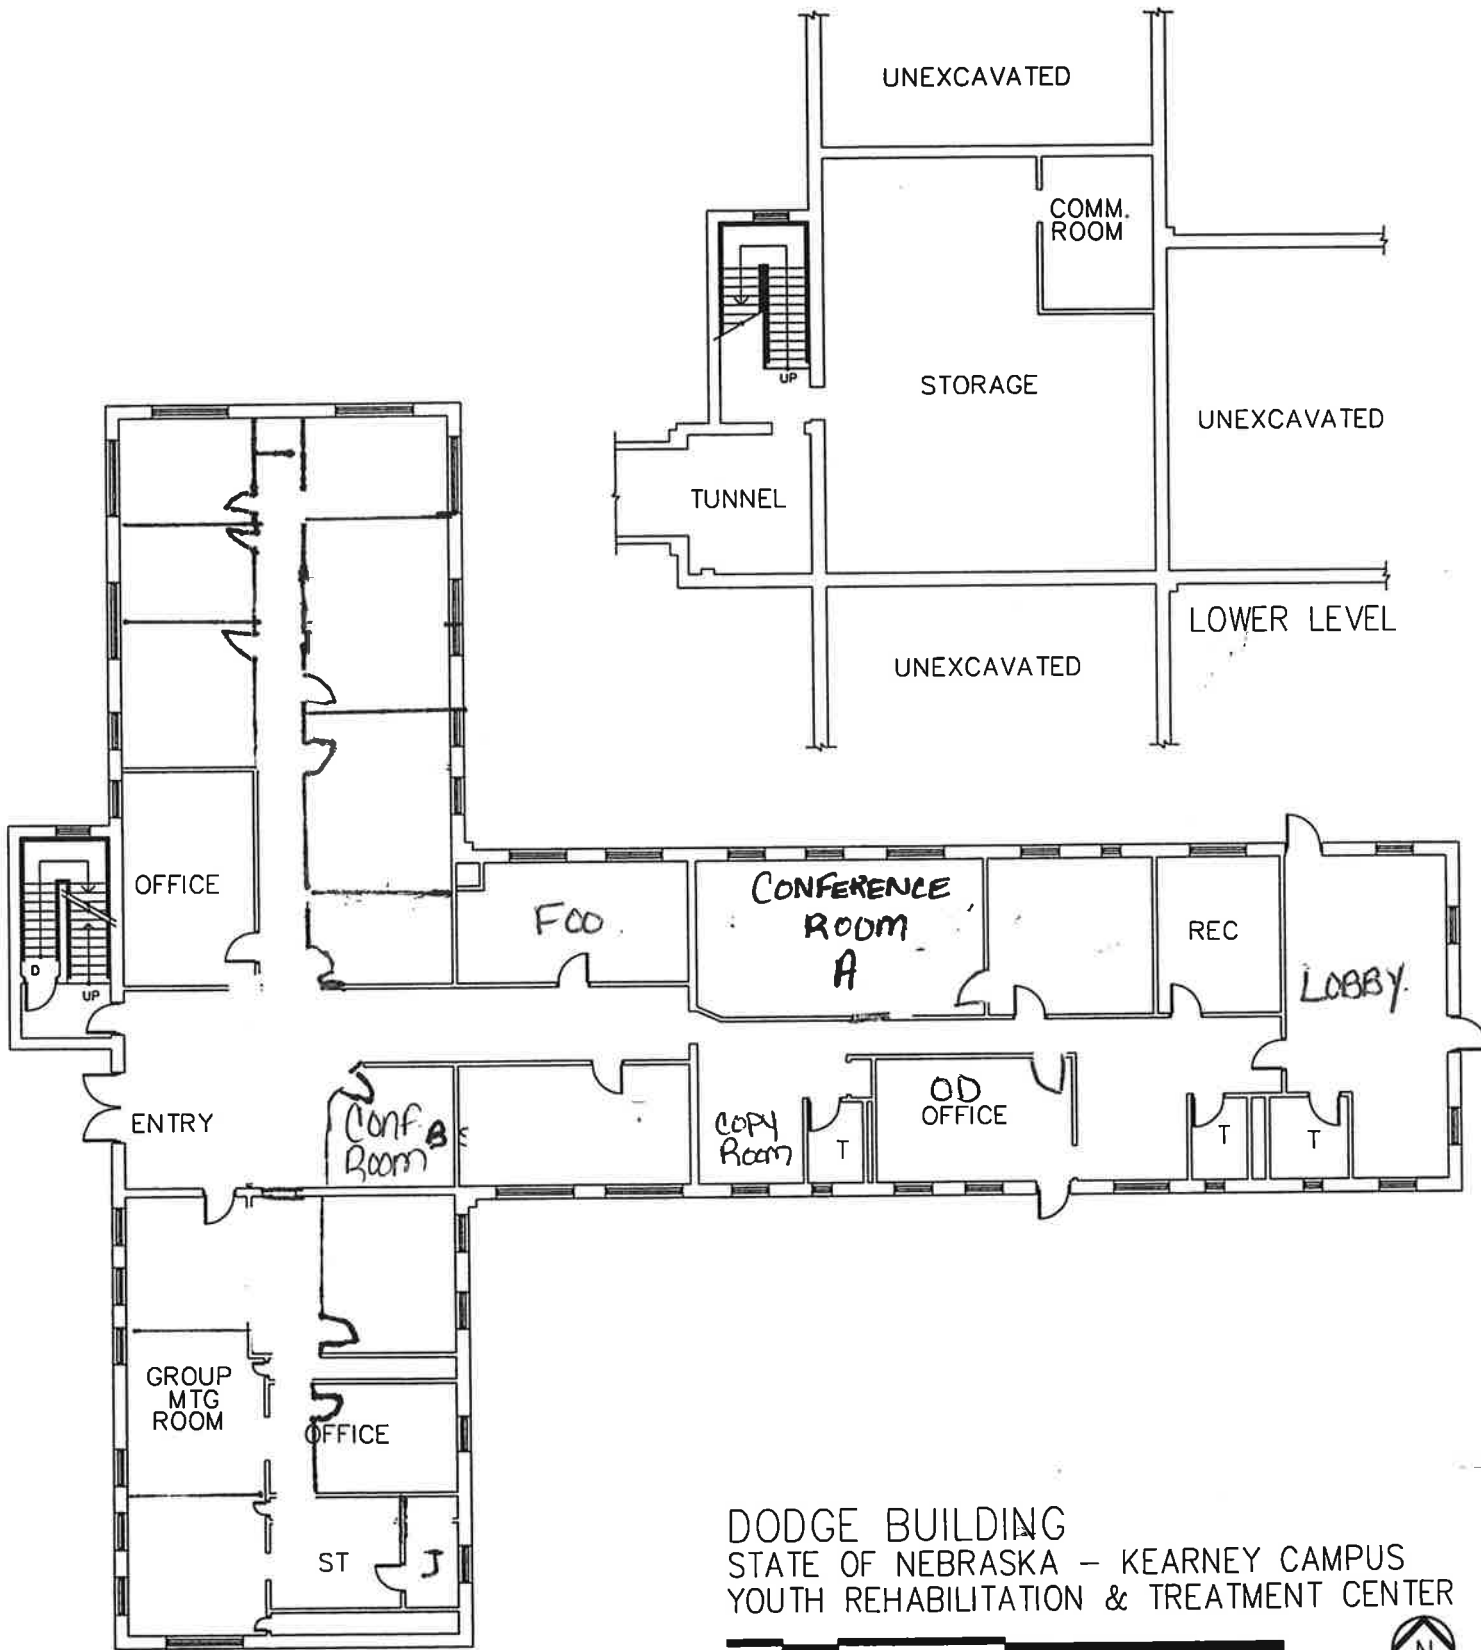

State of Nebraska, Kearney YRTC, Housing Remodel

- ① NEW SECURITY WINDOW
- ② REMOVE VESTIBULE
- ③ NEW DRINKING FOUNTAIN

JULY 2015

FIRST LEVEL

DODGE BUILDING  
 STATE OF NEBRASKA – KEARNEY CAMPUS  
 YOUTH REHABILITATION & TREATMENT CENTER

GOMEZ HALL (DINING) – FIRST FLOOR  
 STATE OF NEBRASKA – KEARNEY CAMPUS  
 YOUTH REHABILITATION & TREATMENT CENTER

LINCOLN & WASHINGTON UNIT - FIRST LEVEL  
 STATE OF NEBRASKA - KEARNEY CAMPUS  
 YOUTH REHABILITATION & TREATMENT CENTER